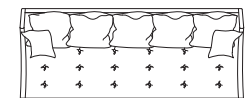

Verellen

Courtney

Body Details:

Upholstered and slipcovered available

Seat Details:

Loose seat configuration
Button tufted style seat cushion
Foam down construction

Back Details:

Loose back configuration
Multiback notch bottom style back pillows
Microfiber construction

Leg Details:

3cm H recessed leg
Specify leg finish

Toss Pillow Details:

Knife edge toss
Microfiber construction

* Standard double needle stitch detail on body, seat cushion, back and toss pillows unless otherwise specified.

Top View

XL - 279cm W

Side View

Sofa - 249cm W

Condo - 218cm W

Ottoman Sizes:
*Ottoman - 69cm W x 61cm D x 39cm H
*Ottoman & Half - 132cm W x 76cm D x 39cm H

Loveseat - 183cm W

RAF Chaise
85cm W x 191cm L

Dimensions

Overall Height: 99cm
 Overall Depth: 112cm
 Arm Height: 58cm
 Interior Depth: 81cm
 Seat Height: 44cm
 Seat Depth: 48cm

* Measurements are approximate