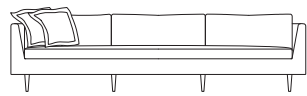

## Nina

**Body Details:**

Upholstered only

**Seat Details:**

Loose seat configuration  
Spring down seat construction

**Back Details:**

Loose back configuration  
Boxed style back pillows  
Feather down construction

**Leg Details:**

15cm H recessed conical leg  
Exposed wood or upholstered available  
Exposed - Specify leg finish

**Arm Details:**

Stitch detail across center of arm

**Toss Pillow Details:**

Knife edge  
Microfiber construction

\* Standard double needle stitch detail on body, seat cushion, back and toss pillows unless otherwise specified.

XXL - 310cm W

Top View

XL - 279cm W

Side View

Sofa - 249cm W

Condo - 218cm W

Loveseat - 183cm W

## Dimensions

- Overall Height to Frame: 71cm
- Overall Height to Back Pillow: 86cm
- Overall Depth: 102cm
- Interior Depth: 88cm
- Arm Height: 71cm
- Seat Height: 48cm
- Seat Depth: 66cm

\* Measurements are approximate