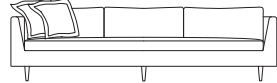

## Nina

**Body Details:**

Upholstered only

**Seat Details:**

Loose seat configuration  
Spring down seat construction

**Back Details:**

Loose back configuration  
Boxed style back pillows  
Feather down construction

**Leg Details:**

15cm H recessed conical leg  
Exposed wood or upholstered available  
Exposed - Specify leg finish

**Arm Details:**

Stitch detail across center of arm

**Toss Pillow Details:**

Knife edge  
Microfiber construction

\* Standard double needle stitch detail on body, seat cushion, back and toss pillows unless otherwise specified.

XXL - 310cm W

Top View

XL - 279cm W

Side View

Sofa - 249cm W

Condo - 218cm W

Loveseat - 183cm W