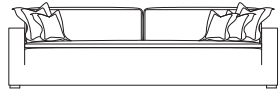

Leg Details:

3cm H Recessed leg
Specify leg finish

Toss Pillow Details:

Knife edge
Feather down construction

* Standard double needle stitch detail on body, seat cushion, back and toss pillows unless otherwise specified.

Top View

XL - 279cm W

Side View

Sofa - 249 W

Condo - 218cm W

Loveseat - 183cm W

Chair & Half - 152cm W

Chair - 112cm W

Dimensions

- Overall Height to Frame: 64cm
- Overall Height to Back Pillow: 79cm
- Overall Depth: 64cm
- Interior Depth: 91cm
- Arm Height: 64cm
- Seat Height: 50cm
- Seat Depth: 64cm

* Measurements are approximate