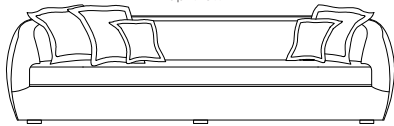

Verellen

Bruce

Body Details:

- Upholstered only
- Double needle stitch

Seat Details:

- Loose seat configuration
- Boxed style seat cushion
- Spring down seat construction

Back Details:

- Tight back configuration

Leg Details:

- Recessed legs
- Please specify leg finish

Toss Pillow Details:

- Knife edge toss
- Droopy (microfiber) construction

* Standard double needle stitch detail on body, seat cushion, back and toss pillows unless otherwise specified.

* Shown upholstered with pinched stitch
Toss: 3" open flange

Top View

Bruce XL - 110"w

Side View

Bruce Sofa - 98"w

Bruce Swivel Club Chair
41"w X 38"d

Bruce Condo - 86"w

Bruce Loveseat - 72"w

Dimensions

- Overall Height: 31"
- Arm Height: 27"
- Seat Height: 19"
- Exterior Depth: 45"
- Interior Depth: 30"