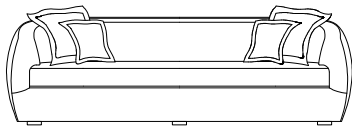

Verellen

Bruce

Body Details:

- Upholstered only
- Double needle stitch

Seat Details:

- Loose seat configuration
- Boxed style seat cushion
- Spring down seat construction

Back Details:

- Tight back configuration

* Shown upholstered with pinched stitch
Toss: 3" open flange

Top View

Bruce XL - 110"w

Side View

Bruce Sofa - 98"w

Bruce Swivel Club Chair
41"w X 38"d

Bruce Condo - 86"w

Bruce Loveseat - 72"w

Dimensions

- Overall Height: 31"
- Arm Height: 27"
- Seat Height: 19"
- Exterior Depth: 45"
- Interior Depth: 30"