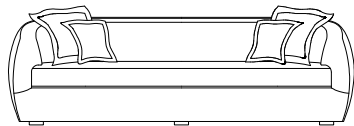

Verellen

Bruce

Body Details:

- Upholstered only
- Double needle stitch

Seat Details:

- Loose seat configuration
- Boxed style seat cushion
- Spring down seat construction

Back Details:

- Tight back configuration

Leg Details:

- Recessed legs
- Please specify leg finish

Toss Pillow Details:

- Knife edge toss
- Droopy (microfiber) construction

* Shown Upholstered with Pinched Stitch.
Toss: 8cm Open Flange

Top View

Bruce XL - 279cm w

Side View

Bruce Sofa - 249cm w

Bruce Swivel Club Chair
104cm w X 97cm d

Bruce Condo - 218cm w

Bruce Loveseat - 183cm w

Dimensions

- Overall Height: 79cm
- Arm Height: 69cm
- Seat Height: 19cm
- Exterior Depth: 48cm
- Interior Depth: 76cm