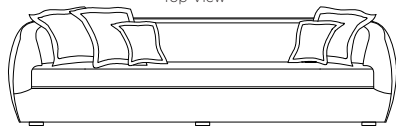

Verellen

Bruce

Body Details:

- Upholstered only
- Double needle stitch

Seat Details:

- Loose seat configuration
- Boxed style seat cushion
- Spring down seat construction

Back Details:

- Tight back configuration

Leg Details:

- Recessed legs
- Please specify leg finish

Toss Pillow Details:

- Knife edge toss
- Droopy (microfiber) construction

* Shown Upholstered with Pinched Stitch.
Toss: 8cm Open Flange

Top View

Bruce XL - 279cm w

Side View

Bruce Sofa - 249cm w

Bruce Swivel Club Chair
104cm w X 97cm d

Bruce Condo - 218cm w

Bruce Loveseat - 183cm w

Dimensions

- Overall Height: 79cm
- Arm Height: 69cm
- Seat Height: 19cm
- Exterior Depth: 48cm
- Interior Depth: 76cm