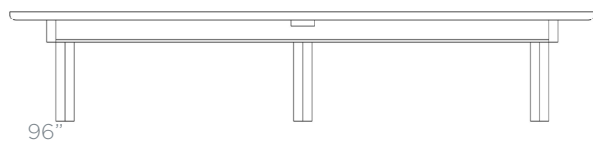

### Body Details:

- Hardwood Bench
  - Table finishes apply to this piece.
- Please see page 3 of the wood finish document

## Dimensions

- Overall Width: 48"/60"/72"/86"/96"
- Overall Depth: 20"
- Seat Height: 18"

Top

Side