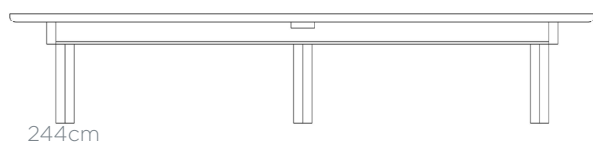

Verellen

Pamplona Bench

Body Details:

- Hardwood Bench
 - Table finishes apply to this piece.
- Please see page 3 of the wood finish document

Dimensions

- Overall Depth: 51cm
- Seat Height: 46cm

Top

244cm

Side

218cm

183cm

152cm

122cm