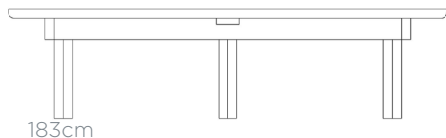

Verellen

Pamplona Bench

Body Details:

- Hardwood Bench
 - Table finishes apply to this piece.
- Please see page 3 of the wood finish document

Dimensions

- Overall Depth: 51cm
- Seat Height: 46cm

Top

244cm

Side

218cm

183cm

152cm

122cm