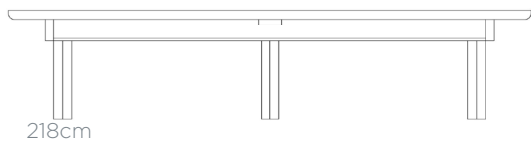

Verellen

Pamplona Bench

Body Details:

- Hardwood Bench
 - Table finishes apply to this piece.
- Please see page 3 of the wood finish document

Dimensions

- Overall Depth: 51cm
- Seat Height: 46cm

Top

244cm

Side

218cm

183cm

152cm

122cm