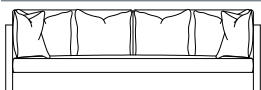

Verellen

Millie

Body Details:

- Double needle stitch
- Upholstered and slipcovered available

Seat Details:

- Spring down seat construction
- Loose boxed style seat cushion

Back Details:

- Boxed back pillows

Leg Details:

- Sits on 10cm x 10cm x 3cm wood legs
- Recessed floating wood legs
- Please specify leg finish

Toss Pillow Details:

- Knife edge toss pillows

Millie XL - 279cm w

Millie Sofa - 249cm w

Millie Condo - 218cm w

Millie Loveseat - 183cm w

Millie Chair & Half - 152cm w

Millie Chair - 112cm w

Millie Club Chair - 89cm W x 97cm D
(Available as Swivel)

Millie Side View

Millie Top View

Millie RAF Chaise
112cm W x 191cm L

Millie Chaise
112cm W x 191cm L

Dimensions

- Overall Height: 79cm
- Arm Height: 79cm
- Seat Height: 52cm
- Exterior Depth: 116cm
- Interior Depth: 84cm
- Seat Depth: 76cm