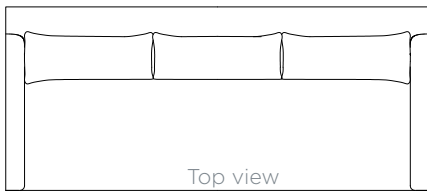

Details

High resilience polyurethane-foam & blown polyester-fiber loose seat

Sinuous spring back construction

Turned exposed wood legs

Notch bottom polyester-fiber tri-back pillow

Club chair features sinuous spring tight back only

Top view

Sofa- 90"

Side view

Condo- 80"

Loveseat 70"

Club Chair
W30" x D30" x H31"

Ottoman- 61" x 25" x 16"H

Where style and convenience blend.

Overall Height 31"
 Arm Height 25"
 Seat Depth 28"
 Exterior Depth 39"
 Interior Depth 23.5"
 Seat Height 17"