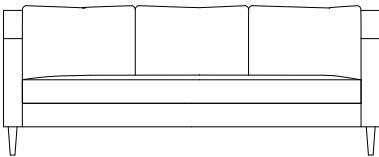

LUCKY

Hand crafted in our North Carolina atelier just for you

Engineered Baltic Birch sustained lumber frames.

Tied sinuous spring construction.

Polyurethane-foam & polyester-fiber back construction.

High resilience polyurethane-foam & polyester-fiber seat construction.

Details

High resilience polyurethane-foam & blown polyester-fiber loose seat

Sinuous spring back construction

Turned exposed wood legs

Notch bottom polyester-fiber tri-back pillow

Club chair features sinuous spring tight back only

Top view

Sofa- 90"

Side view

Condo- 80"

Loveseat 70"

Club Chair
W30" x D30" x H31"

Ottoman- 61" x 25" x 16"H

Where style and convenience blend.

Overall Height 31"
 Arm Height 25"
 Seat Depth 28"
 Exterior Depth 39"
 Interior Depth 23.5"
 Seat Height 17"