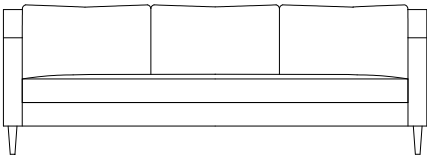

Details

High resilience polyurethane-foam & blown polyester-fiber loose seat

Sinuous spring back construction

Turned exposed wood legs

Notch bottom polyester-fiber tri-back pillow

Club chair features sinuous spring tight back only

Top view

Sofa- 90"

Side view

Condo- 80"

Loveseat 70"

Club Chair
W30" x D30" x H31"

Ottoman- 61" x 25" x 16"H

Where style and convenience blend.

Overall Height 31"
 Arm Height 25"
 Seat Depth 28"
 Exterior Depth 39"
 Interior Depth 23.5"
 Seat Height 17"