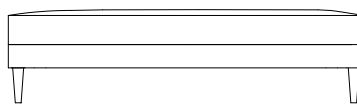

Top view

Sofa- 90"

Side view

Condo- 80"

Loveseat 70"

Club Chair
W30" x D30" x H31"

Ottoman- 61" x 25" x 16"H

Where style and convenience blend.

- Please see the Happi nest Fabric Collection Document for fabric options.
- Toss pillows are not included. Please see Happi nest Pillow Pricing Document.
- The Happi nest Line is non-customizable.

Dimensions

Overall Height 31"
 Arm Height 25"
 Seat Depth 28"
 Exterior Depth 39"
 Interior Depth 23.5"
 Seat Height 17"