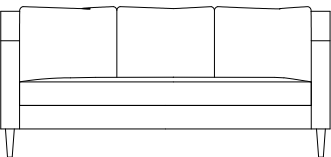

Details

High resilience polyurethane-foam & blown polyester-fiber loose seat

Sinuous spring back construction

Turned exposed wood legs

Notch bottom polyester-fiber tri-back pillow

Club chair features sinuous spring tight back only

Top view

Sofa- 90"

Side view

Condo- 80"

Loveseat 70"

Club Chair
W30" x D30" x H31"

Ottoman- 61" x 25" x 16"H

Where style and convenience blend.

- Please see the Happi nest Fabric Collection Document for fabric options.
- Toss pillows are not included. Please see Happi nest Pillow Pricing Document.
- The Happi nest Line is non-customizable.

Dimensions

Overall Height 31"
 Arm Height 25"
 Seat Depth 28"
 Exterior Depth 39"
 Interior Depth 23.5"
 Seat Height 17"