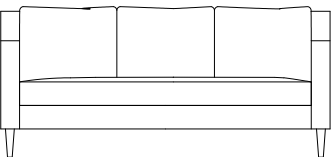

### Details

High resilience polyurethane-foam & blown polyester-fiber loose seat

Sinuous spring back construction

Turned exposed wood legs

Notch bottom polyester-fiber tri-back pillow

Club chair features sinuous spring tight back only

Top view

Sofa- 229cm

Side view

Condo- 203cm

Loveseat- 178cm

Club Chair  
76cm x 76cm x 79cm

Ottoman  
155cm x 64cm x 41cm

### Where style and convenience blend.

- Please see the Happinest Fabric Collection Document for fabric options.
- Toss pillows are not included. Please see Happinest Pillow Pricing Document.
- The Happinest Line is non-customizable.

### Dimensions

Overall Height 79cm  
Arm Height 64cm  
Seat Depth 71cm  
Exterior Depth 99cm  
Interior Depth 60cm  
Seat Height 43cm