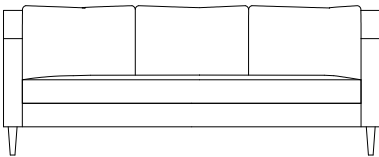

LUCKY

Hand crafted in our North Carolina atelier just for you

Engineered Baltic Birch sustained lumber frames.

Tied sinuous spring construction.

Polyurethane-foam & polyester-fiber back construction.

High resilience polyurethane-foam & polyester-fiber seat construction.

### Details

High resilience polyurethane-foam & blown polyester-fiber loose seat

Sinuous spring back construction

Turned exposed wood legs

Notch bottom polyester-fiber tri-back pillow

Club chair features sinuous spring tight back only

Top view

Sofa- 229cm

Side view

Condo- 203cm

Loveseat- 178cm

Club Chair  
76cm x 76cm x 79cm

Ottoman  
155cm x 64cm x 41cm

### Dimensions

Overall Height 79cm  
Arm Height 64cm  
Seat Depth 71cm  
Exterior Depth 99cm  
Interior Depth 60cm  
Seat Height 43cm