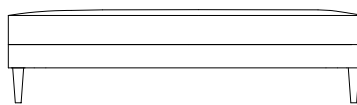

Top view

Sofa- 229cm

Side view

Condo- 203cm

Loveseat- 178cm

Club Chair  
76cm x 76cm x 79cm

Ottoman  
155cm x 64cm x 41cm

### Dimensions

Overall Height 79cm  
Arm Height 64cm  
Seat Depth 71cm  
Exterior Depth 99cm  
Interior Depth 60cm  
Seat Height 43cm