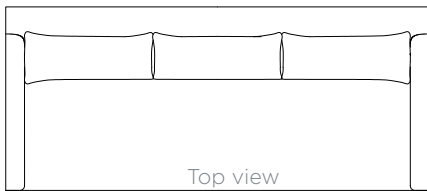

### Details

High resilience polyurethane-foam & blown polyester-fiber loose seat

Sinuous spring back construction

Turned exposed wood legs

Notch bottom polyester-fiber tri-back pillow

Club chair features sinuous spring tight back only

Top view

Sofa- 229cm

Side view

Condo- 203cm

Loveseat- 178cm

Club Chair  
76cm x 76cm x 79cm

Ottoman  
155cm x 64cm x 41cm

### Dimensions

Overall Height 79cm  
Arm Height 64cm  
Seat Depth 71cm  
Exterior Depth 99cm  
Interior Depth 60cm  
Seat Height 43cm