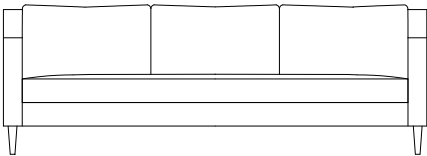

### Details

High resilience polyurethane-foam & blown polyester-fiber loose seat

Sinuous spring back construction

Turned exposed wood legs

Notch bottom polyester-fiber tri-back pillow

Club chair features sinuous spring tight back only

Top view

Sofa- 229cm

Side view

Condo- 203cm

Loveseat- 178cm

Club Chair  
76cm x 76cm x 79cm

Ottoman  
155cm x 64cm x 41cm

### Dimensions

Overall Height 79cm  
Arm Height 64cm  
Seat Depth 71cm  
Exterior Depth 99cm  
Interior Depth 60cm  
Seat Height 43cm