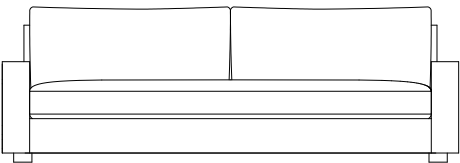

Details

High resilience polyurethane-foam & blown polyester-fiber loose seat.

Floating leg.

Boxed polyester-micro-fiber dual-back pillow.

Club chair features sinuous spring tight back only.

Optional plush or plain seat.

Top view

XL- 100"

Side view

Sofa- 90"

Condo- 80"

Swivel Club Chair

W32" x D32" x H30" (Available stationary)

Ottoman- 32" x 32" x 18"

Dimensions

Overall Height 30"
 Seat Depth 23"
 Exterior Depth 38"
 Seat Height 18"
 Arm Height 22"