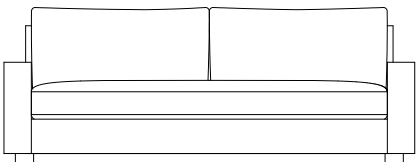

Details

High resilience polyurethane-foam & blown polyester-fiber loose seat.

Floating leg.

Boxed polyester-micro-fiber dual-back pillow.

Club chair features sinuous spring tight back only.

Optional plush or plain seat.

Top view

XL- 100"

Side view

Sofa- 90"

Condo- 80"

Swivel Club Chair

W32" x D32" x H30" (Available stationary)

Ottoman- 32" x 32" x 18"

Dimensions

Overall Height 30"
 Seat Depth 23"
 Exterior Depth 38"
 Seat Height 18"
 Arm Height 22"