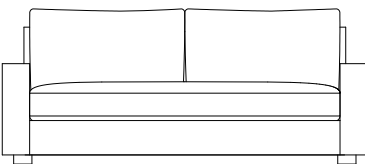

Top view

XL- 100"

Side view

Sofa- 90"

Condo- 80"

Swivel Club Chair

W32" x D32" x H30" (Available stationary)

Ottoman- 32" x 32" x 18"

Dimensions

Overall Height 30"
 Seat Depth 23"
 Exterior Depth 38"
 Seat Height 18"
 Arm Height 22"