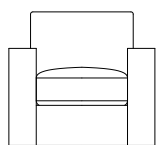

Top view

XL- 100"

Side view

Sofa- 90"

Condo- 80"

Swivel Club Chair

W32" x D32" x H30" (Available stationary)

Ottoman- 32" x 32" x 18"

Dimensions

Overall Height 30"
 Seat Depth 23"
 Exterior Depth 38"
 Seat Height 18"
 Arm Height 22"