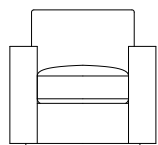

Top view

XL- 254cm

Side view

Sofa- 229cm

Condo- 203cm

Swivel Club Chair

81cm x 81cm x 76cm (Available stationary)

Ottoman

81cm x 81cm x 46cm

Where style and convenience blend.

- Please see the Happi nest Fabric Collection Document for fabric options.
- Toss pillows are not included. Please see Happi nest Pillow Pricing Document.
- The Happi nest Line is non-customizable.

Dimensions

Overall Height 76cm
 Seat Depth 58cm
 Exterior Depth 97cm
 Seat Height 46cm
 Arm Height 56cm