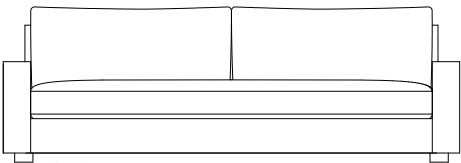

Details

High resilience polyurethane-foam & blown polyester-fiber loose seat.

Floating leg.

Boxed polyester-micro-fiber dual-back pillow.

Club chair features sinuous spring tight back only.

Optional plush or plain seat.

Top view

XL- 254cm

Side view

Sofa- 229cm

Condo- 203cm

Swivel Club Chair

81cm x 81cm x 76cm (Available stationary)

Ottoman

81cm x 81cm x 46cm

Where style and convenience blend.

- Please see the Happi nest Fabric Collection Document for fabric options.
- Toss pillows are not included. Please see Happi nest Pillow Pricing Document.
- The Happi nest Line is non-customizable.

Dimensions

Overall Height 76cm
 Seat Depth 58cm
 Exterior Depth 97cm
 Seat Height 46cm
 Arm Height 56cm