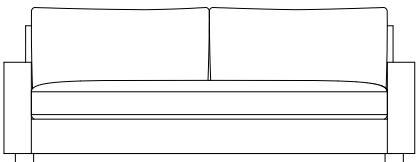

Details

High resilience polyurethane-foam & blown polyester-fiber loose seat.

Floating leg.

Boxed polyester-micro-fiber dual-back pillow.

Club chair features sinuous spring tight back only.

Optional plush or plain seat.

Top view

XL- 254cm

Side view

Sofa- 229cm

Condo- 203cm

Swivel Club Chair

81cm x 81cm x 76cm (Available stationary)

Ottoman

Dimensions

Overall Height 76cm
 Seat Depth 58cm
 Exterior Depth 97cm
 Seat Height 46cm
 Arm Height 56cm