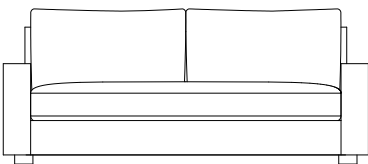

Top view

XL- 254cm

Side view

Sofa- 229cm

Condo- 203cm

Swivel Club Chair

81cm x 81cm x 76cm (Available stationary)

Ottoman

81cm x 81cm x 46cm

Where style and convenience blend.

- Please see the Happi nest Fabric Collection Document for fabric options.
- Toss pillows are not included. Please see Happi nest Pillow Pricing Document.
- The Happi nest Line is non-customizable.

Dimensions

Overall Height 76cm
 Seat Depth 58cm
 Exterior Depth 97cm
 Seat Height 46cm
 Arm Height 56cm