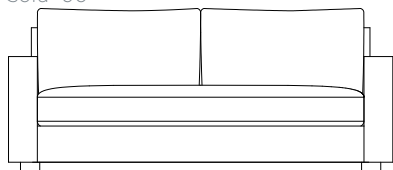

Top view

XL- 100"

Side view

Sofa- 90"

Ottoman- 32" x 32" x 18"

Condo- 80"

Swivel Club Chair- 32" x 32" x 30" (available as stationary)

### Dimensions

- Overall Height: 30"
- Seat Depth: 24"
- Exterior Depth: 38"
- Seat Height: 18"
- Arm Height: 24"