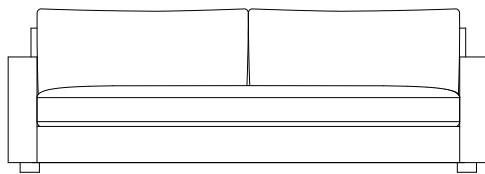

### Details

High resilience polyurethane-foam & blown polyester-fiber loose seat.

Floating leg.

Boxed polyester-micro-fiber dual-back pillow

Club chair features sinuous spring tight back only

Optional plush or plain seat

Top view

XL- 100"

Side view

Sofa- 90"

Ottoman- 32" x 32" x 18"

Condo- 80"

Swivel Club Chair- 32" x 32" x 30" (available as stationary)

### Dimensions

- Overall Height: 30"
- Seat Depth: 24"
- Exterior Depth: 38"
- Seat Height: 18"
- Arm Height: 24"