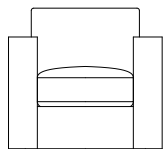

Top view

XL- 100"

Side view

Sofa- 90"

Ottoman- 32" x 32" x 18"

Condo- 80"

Swivel Club Chair- 32" x 32" x 30" (available as stationary)

### Dimensions

- Overall Height: 30"
- Seat Depth: 24"
- Exterior Depth: 38"
- Seat Height: 18"
- Arm Height: 24"