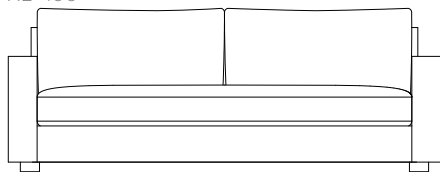

### Details

High resilience polyurethane-foam & blown polyester-fiber loose seat.

Floating leg.

Boxed polyester-micro-fiber dual-back pillow

Club chair features sinuous spring tight back only

Optional plush or plain seat

Top view

XL- 100"

Side view

Sofa- 90"

Ottoman- 32" x 32" x 18"

Condo- 80"

Swivel Club Chair- 32" x 32" x 30" (available as stationary)

### Dimensions

- Overall Height: 30"
- Seat Depth: 24"
- Exterior Depth: 38"
- Seat Height: 18"
- Arm Height: 24"