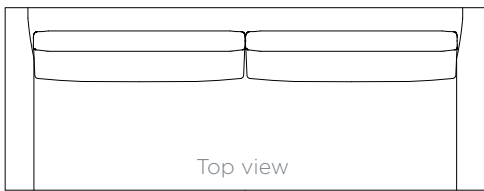

Details

High resilience polyurethane-foam & blown polyester-fiber loose seat.

Floating leg.

Boxed polyester-micro-fiber dual-back pillow

Club chair features sinuous spring tight back only

Optional plush or plain seat

Top view

XL- 254cm

Side view

Sofa- 229cm

Ottoman
81cm x 81cm x 46cm

Condo- 203cm

Swivel Club Chair- 81cm x 81cm x 76cm (available as stationary)

Where style and convenience blend.

- Overall Height: 76cm
- Seat Depth: 61cm
- Exterior Depth: 97cm
- Seat Height: 46cm
- Arm Height: 61cm