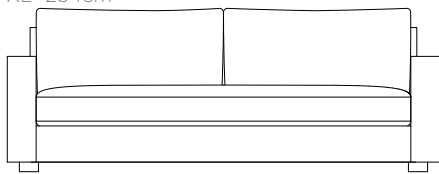

Details

High resilience polyurethane-foam & blown polyester-fiber loose seat.

Floating leg.

Boxed polyester-micro-fiber dual-back pillow

Club chair features sinuous spring tight back only

Optional plush or plain seat

Top view

XL- 254cm

Side view

Sofa- 229cm

Ottoman
81cm x 81cm x 46cm

Condo- 203cm

Swivel Club Chair- 81cm x 81cm x 76cm (available as stationary)

Where style and convenience blend.

- Overall Height: 76cm
- Seat Depth: 61cm
- Exterior Depth: 97cm
- Seat Height: 46cm
- Arm Height: 61cm