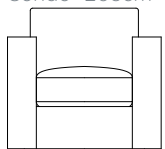

Top view

XL- 254cm

Side view

Sofa- 229cm

Ottoman
81cm x 81cm x 46cm

Condo- 203cm

Swivel Club Chair- 81cm x 81cm x 76cm (available as stationary)

Where style and convenience blend.

- Overall Height: 76cm
- Seat Depth: 61cm
- Exterior Depth: 97cm
- Seat Height: 46cm
- Arm Height: 61cm