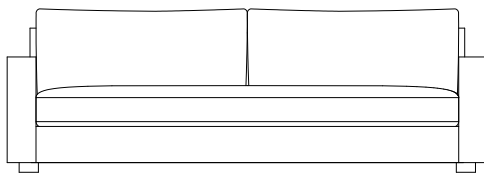

Details

High resilience polyurethane-foam & blown polyester-fiber loose seat.

Floating leg.

Boxed polyester-micro-fiber dual-back pillow

Club chair features sinuous spring tight back only

Optional plush or plain seat

Top view

XL- 254cm

Side view

Sofa- 229cm

Ottoman
81cm x 81cm x 46cm

Condo- 203cm

Swivel Club Chair- 81cm x 81cm x 76cm (available as stationary)

Where style and convenience blend.

- Overall Height: 76cm
- Seat Depth: 61cm
- Exterior Depth: 97cm
- Seat Height: 46cm
- Arm Height: 61cm