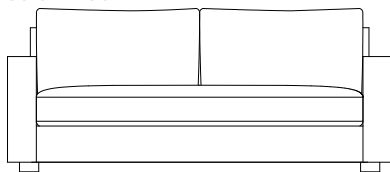

Top view

XL- 254cm

Side view

Sofa- 229cm

Ottoman
81cm x 81cm x 46cm

Condo- 203cm

Swivel Club Chair- 81cm x 81cm x 76cm (available as stationary)

Where style and convenience blend.

- Please see the Happi nest Fabric Collection Document for fabric options.
- Toss pillows are not included. Please see Happi nest Pillow Pricing Document.
- The Happi nest Line is non-customizable.

Dimensions

- Overall Height: 76cm
- Seat Depth: 61cm
- Exterior Depth: 97cm
- Seat Height: 46cm
- Arm Height: 61cm