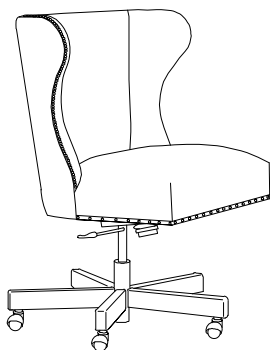

Verellen

Isabella Office Chair

Body Details:

- Upholstered only
- Double needle stitch

Seat Details:

- Tight seat configuration
- Foam down seat construction
- Please specify fabric for nail banding along base of seat

Back Details:

- Tight back configuration

Base Details:

- Please specify base and finish
  - -Wood Finish with Casters
  - -Upholstered Base with Casters
  - -Chrome Finished Base with No Casters
- *chrome base not adjustable in height

* Shown with medium nail

Special Details:

- Nailhead selection on back and seat
- Please specify nailhead selection

Dimensions

- Overall Height:
  - Highest: 40"
  - Lowest: 36"
- Overall Width: 29"
- Seat Height:
  - Highest: 24"
  - Lowest: 20"
- Exterior Depth: 26"
- Seat Depth: 18.5"