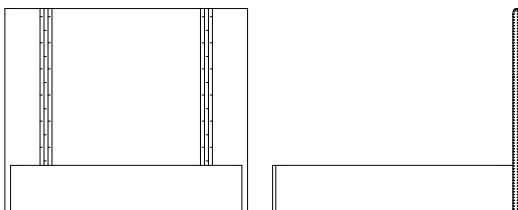

*Shown Upholstered with Double Needle with Fan Folded Pleat Detail on Headboard

Verellen

Emilio

Body Details:

- Upholstered only
- Double needle stitch with fan folded pleat detail on headboard
- Mattress inset 3"
- Fabric is applied up the bolt - seams on footboard and siderails will be visible

Leg Details:

- Sits on glides

*Beds are Constructed According to the Following Mattress Sizes:

- Twin W39" x L75"
 - Overall Bed Size 48"W x 82"D
- Full W54" x L75"
 - Overall Bed Size 63"W x 82"D
- Queen W60" x L80"
 - Overall Bed Size 69"W x 87"D
- King W76" x L80"
 - Overall Bed Size 85"W x 87"D
- California King W72" x L84"
 - Overall Bed Size 81"W x 91"D

*Bolt System/Assembly Required

Special Details:

- Nailhead selection on side panels
- Optional: can accommodate 9" box-spring

Dimensions

- Headboard Height: 72"
- Rail Height: 17.5"