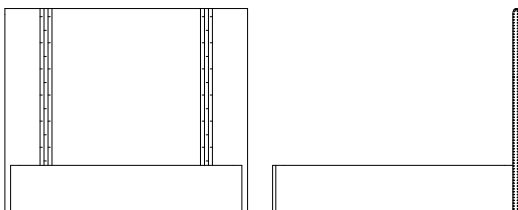

*Shown Upholstered with Double Needle with Fan Folded Pleat Detail on Headboard

Verellen

Emilio

Body Details:

- Upholstered only
- Double needle stitch with fan folded pleat detail on headboard
- Mattress inset 8cm
- Fabric is applied up the bolt - seams on footboard and siderails will be visible

Leg Details:

- Sits on glides

*Beds are Constructed According to the Following Mattress Sizes:

- Twin W99cm x L191cm
-Overall Bed Size 122cm W x 208cm D
- Full W137cm x L191cm
-Overall Bed Size 160cm W x 208cm D
- Queen W152cm x L203cm
-Overall Bed Size 175cm W x 221cm D
- King W193cm x L203cm
-Overall Bed Size 216cm W x 221cm D
- California King W183cm x L213cm
-Overall Bed Size 206cm W x 231cm D

*Bolt System/Assembly Required

Special Details:

- Nailhead selection on side panels
- Optional: can accommodate 23cm box-spring

Dimensions

- Headboard Height: 183cm
- Rail Height: 44cm