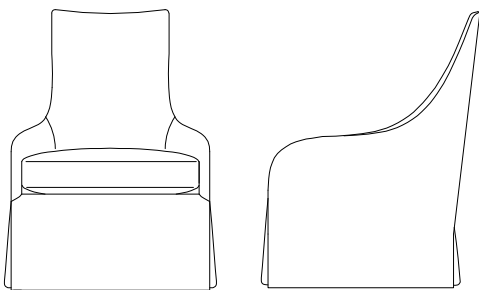

Verellen

Norah Swivel

Body Details:

- Slipcovered and upholstered available
- Double needle stitch

Seat Details:

- Loose seat configuration
- Polyurethane foam and polyester fiber wrap seat construction

Back Details:

- Loose back configuration
- Micro fiber back construction

Base Details:

- Available on swivel only

Toss Pillow Details:

- Notch bottom toss pillow

*Shown slipcovered with heavy double needle on all seams

Special Details:

- optional upholstered

Dimensions

- Overall Height: 43"
- Overall Width: 29"
- Arm Height: 25"
- Seat Height: 19.5"
- Exterior Depth: 35"
- Interior Depth: 24"
- Seat Depth: 16.5" to Toss"