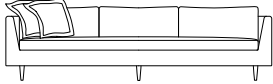

Verellen

Nina

Body Details:

- Upholstered only
- Double needle stitch

Seat Details:

- Loose seat configuration
- Boxed style seat cushion
- polyurethane foam with springs

Back Details:

- Loose back configuration
- Boxed style back pillows
- Microfiber back construction
- Optional dual back

Leg Details:

- Available as upholstered or exposed leg
- Please specify wood finish if exposed
- Conical leg

Toss Pillow Details:

- Knife edge toss
- Microfiber construction

*Shown upholstered with double needle. Toss: 3" open flange.

* Standard double needle stitch detail on body, seat cushion, back and toss pillows unless otherwise specified.

Nina XXL - 122"w

Nina Top View

Nina XL - 110"w

Nina Side View

Nina Sofa - 98"w

Nina Condo - 86"w

- Available as a sectional - please see Sectional Guide - use Sectional Order Form

Dimensions

- Overall Height: 28"/34"
- Arm Height: 28"
- Seat Height: 19"
- Exterior Depth: 40"
- Interior Depth: 34.5"
- Seat Depth: 26"