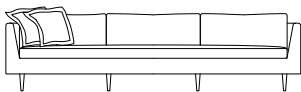

Verellen

Nina

Body Details:

- Upholstered only
- Double needle stitch

Seat Details:

- Loose seat configuration
- Boxed style seat cushion
- polyurethane foam with springs

Back Details:

- Loose back configuration
- Boxed style back pillows
- Microfiber back construction
- Optional dual back

Leg Details:

- Available as upholstered or exposed leg
- Please specify wood finish if exposed
- Conical leg

Toss Pillow Details:

- Knife edge toss
- Microfiber construction

*Shown upholstered with double needle. Toss: 3" open flange.

* Standard double needle stitch detail on body, seat cushion, back and toss pillows unless otherwise specified.

Nina XXL - 122"w

Nina Top View

Nina XL - 110"w

Nina Side View

Nina Sofa - 98"w

Nina Condo - 86"w

- Available as a sectional - please see Sectional Guide - use Sectional Order Form

Dimensions

- Overall Height: 28"/34"
- Arm Height: 28"
- Seat Height: 19"
- Exterior Depth: 40"
- Interior Depth: 34.5"
- Seat Depth: 26"