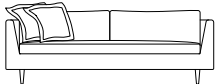

* Standard double needle stitch detail on body, seat cushion, back and toss pillows unless otherwise specified.

Nina XXL - 122"w

Nina Top View

Nina XL - 110"w

Nina Side View

Nina Sofa - 98"w

Nina Condo - 86"w

Nina Loveseat - 72"w

Nina Chair & Half - 60"w

Nina Chair - 40"w

Nina Club Chair - 35"w x 35" d x 28" h

Nina Chaise & Half
60"W x 75"L

Nina Chaise
40"W x 75"L

Nina RAF/LAF Chaise
40"W x 75"L

Special Details:

- Available as a sectional - please see Sectional Guide - use Sectional Order Form

Dimensions

- Overall Height: 28"/34"
- Arm Height: 28"
- Seat Height: 19"
- Exterior Depth: 40"
- Interior Depth: 34.5"
- Seat Depth: 26"