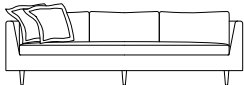

* Standard double needle stitch detail on body, seat cushion, back and toss pillows unless otherwise specified.

Nina XXL - 122"w

Nina Top View

Nina XL - 110"w

Nina Side View

Nina Sofa - 98"w

Nina Condo - 86"w

Nina Loveseat - 72"w

Nina Chair & Half - 60"w

Nina Chair - 40"w

Nina Club Chair - 35"w x 35" d x 28" h

Nina Chaise & Half
60"W x 75"L

Nina Chaise
40"W x 75"L

Nina RAF/LAF Chaise
40"W x 75"L

Special Details:

- Available as a sectional - please see Sectional Guide - use Sectional Order Form

Dimensions

- Overall Height: 28"/34"
- Arm Height: 28"
- Seat Height: 19"
- Exterior Depth: 40"
- Interior Depth: 34.5"
- Seat Depth: 26"