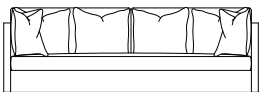

**Back Details:**

- Boxed back pillows

**Leg Details:**

- Sits on legs flush to frame
- Please specify leg finish

**Toss Pillow Details:**

- Knife edge toss pillows

\* Shown slipcovered with no gussets and open inside out stitch on slipcover and double needle on seat and back pillows. Toss: Double needle and closed inside out stitch

\* Standard double needle stitch detail on body, seat cushion, back and toss pillows unless otherwise specified

Millie XL - 110"w

Millie Side View

Millie Sofa - 98"w

Millie Top View

Millie Condo - 86"w

Millie Loveseat - 72"w