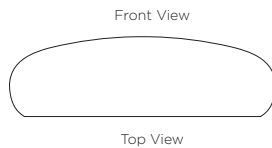

Verellen

Lola Pouf

Body Details:

- Double needle
- Slipcovered only

Seat Details:

- Foam and fiber wrap construction

* Note: Customization not available

* Shown slipcovered with pinched stitch detail

Small Pouf

Medium Pouf

Large Pouf

Dimensions

- Overall Height: 17"
- Overall Width: 35"
- Overall Depth: 28"

Dimensions

- Overall Height: 17"
- Overall Width: 42"
- Overall Depth: 30"

Dimensions

- Overall Height: 17"
- Overall Width: 50"
- Overall Depth: 32"