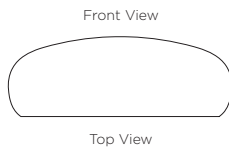

Verellen

Lola Pouf

Body Details:

- Double needle
- Slipcovered only

Seat Details:

- Foam and fiber wrap construction

* Note: Customization not available

* Shown slipcovered with pinched stitch detail

Small Pouf

Medium Pouf

Large Pouf

Dimensions

- Overall Height: 17"
- Overall Width: 35"
- Overall Depth: 28"

Dimensions

- Overall Height: 17"
- Overall Width: 42"
- Overall Depth: 30"

Dimensions

- Overall Height: 17"
- Overall Width: 50"
- Overall Depth: 32"