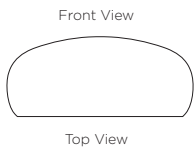

Verellen

Lola Pouf

Body Details:

- Double needle
- Slipcovered only

Seat Details:

- Foam and fiber wrap construction

* Note: Customization not available

* Shown slipcovered with pinched stitch detail

Small Pouf

Medium Pouf

Large Pouf

Dimensions

- Overall Height: 17"
- Overall Width: 35"
- Overall Depth: 28"

Dimensions

- Overall Height: 17"
- Overall Width: 42"
- Overall Depth: 30"

Dimensions

- Overall Height: 17"
- Overall Width: 50"
- Overall Depth: 32"