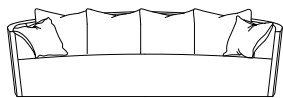

Verellen

Klara

Body Details:

- Upholstered only
- Double needle stitch

Seat Details:

- Tight seat configuration
- Polyurethane foam with springs and polyester fiber wrap seat construction

Back Details:

- Loose back configuration
- Notch bottom style back pillows
- Microfiber construction

Leg Details:

- Glides only
- Chaise: floating legs, please specify finish

Toss Pillow Details:

- Notch bottom style toss
- Droopy (micro fiber at 50% fill) construction
- Chaise: 1 round toss pillow, feather down construction

* Shown Upholstered with No Stitch Detail.
Toss: No Stitch Detail

* Standard double needle stitch detail on body, seat cushion, back and toss pillows unless otherwise specified.

XL - 110"w

Side View

Sofa - 98"w

Top View

Condo - 86"w

Loveseat - 72"w

Chair & Half - 60"w

Chaise
68"w x 64.5"d x 32"h

Mini Chaise
50"w x 42"d x 32"h

Club Chair
(Available as swivel)

Klara Club Chair