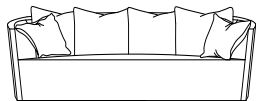

Leg Details:

- Glides only
- Chaise: floating legs, please specify finish

Toss Pillow Details:

- Notch bottom style toss
- Droopy (micro fiber at 50% fill) construction
- Chaise: 1 round toss pillow, feather down construction

* Shown Upholstered with No Stitch Detail.
Toss: No Stitch Detail

* Standard double needle stitch detail on body, seat cushion, back and toss pillows unless otherwise specified.

XL - 110"w

Side View

Sofa - 98"w

Top View

Condo - 86"w

Loveseat - 72"w

Chair & Half - 60"w

Chaise
68"w x 64.5"d x 32"h

Mini Chaise
50"w x 42"d x 32"h

Club Chair
(Available as swivel)

Klara Club Chair