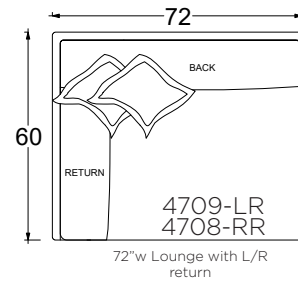

Verellen

Gregory 72W

Body Details:

- Slipcovered and upholstered available
- Double needle stitch

Seat Details:

- Loose seat configuration
- Boxed style seat cushion
- Polyurethane Foam with Springs and Polyester Fiber Wrap Seat Construction

Back Details:

- Loose back configuration
- Boxed style back pillows
- Microfiber construction

Leg Details:

- Recessed floating wood legs
- Please specify finish

Toss Pillow Details:

- Knife edge style toss
- Microfiber construction

Dimensions

Dimensions

* Standard double needle stitch detail on body, seat cushion, back and toss pillows unless otherwise specified.

- Overall Height: 29"/34"
- Arm Height: 24.75"
- Seat Height: 18"
- Exterior Depth/Seat Depth:
  - -Chair: ED 44"/SD 26"
  - -Lounge: ED 60"/SD 42"