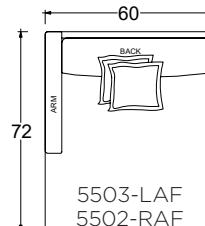

60
72
BACK
ARM
5503-LAF
5502-RAF
60"w LAF/RAF Chaise

Body Details:

- Slipcovered and upholstered available
- Double needle stitch

Seat Details:

- Loose seat configuration
- Boxed style seat cushion
- Polyurethane Foam with Springs and Polyester Fiber Wrap Seat Construction

Back Details:

- Loose back configuration
- Boxed style back pillows
- Microfiber construction

Leg Details:

- Recessed floating wood legs
- Please specify finish

Toss Pillow Details:

- Knife edge style toss
- Microfiber construction

Dimensions

- Overall Height: 29"/34"
- Arm Height: 24.75"
- Seat Height: 18"
- Exterior Depth/Seat Depth:
  - -Chair: ED 44"/SD 26"
  - -Lounge: ED 60"/SD 42"
  - -Chaise: ED 72"/SD 54"

Dimensions

* Standard double needle stitch detail on body, seat cushion, back and toss pillows unless otherwise specified.