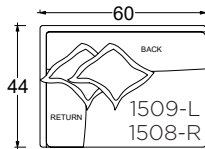

60
44
BACK
RETURN
1509-L
1508-R
60"w L/R Return Chair