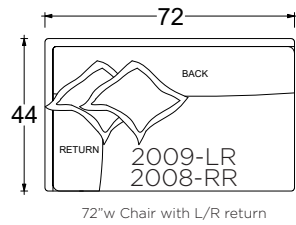

Verellen

Gregory 72W

Body Details:

- Slipcovered and upholstered available
- Double needle stitch

Seat Details:

- Loose seat configuration
- Boxed style seat cushion
- Polyurethane Foam with Springs and Polyester Fiber Wrap Seat Construction

Back Details:

- Loose back configuration
- Boxed style back pillows
- Microfiber construction

Leg Details:

- Recessed floating wood legs
- Please specify finish

Toss Pillow Details:

- Knife edge style toss
- Microfiber construction

Dimensions

Dimensions

* Standard double needle stitch detail on body, seat cushion, back and toss pillows unless otherwise specified.

- Overall Height: 29"/34"
- Arm Height: 24.75"
- Seat Height: 18"
- Exterior Depth/Seat Depth:
  - -Chair: ED 44"/SD 26"
  - -Lounge: ED 60"/SD 42"