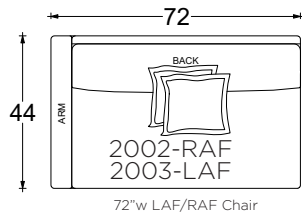

Verellen

Gregory 72W

Body Details:

- Slipcovered and upholstered available
- Double needle stitch

Seat Details:

- Loose seat configuration
- Boxed style seat cushion
- Polyurethane Foam with Springs and Polyester Fiber Wrap Seat Construction

Back Details:

- Loose back configuration
- Boxed style back pillows
- Microfiber construction

Leg Details:

- Recessed floating wood legs
- Please specify finish

Toss Pillow Details:

- Knife edge style toss
- Microfiber construction

Dimensions

Dimensions

* Standard double needle stitch detail on body, seat cushion, back and toss pillows unless otherwise specified.

- Overall Height: 29"/34"
- Arm Height: 24.75"
- Seat Height: 18"
- Exterior Depth/Seat Depth:
  - -Chair: ED 44"/SD 26"
  - -Lounge: ED 60"/SD 42"