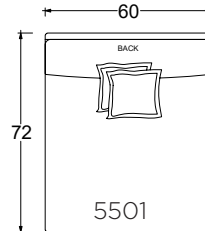

60
72
BACK
5501
60"w Armless Chaise