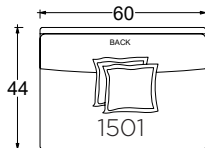

60
44
BACK
1501
60"w Armless Chair