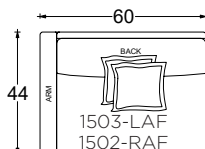

60
44
BACK
ARM
1503-LAF
1502-RAF
60"w LAF/RAF Chair