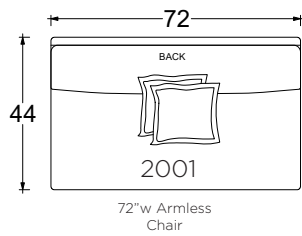

Verellen

Gregory 72W

Body Details:

- Slipcovered and upholstered available
- Double needle stitch

Seat Details:

- Loose seat configuration
- Boxed style seat cushion
- Polyurethane Foam with Springs and Polyester Fiber Wrap Seat Construction

Back Details:

- Loose back configuration
- Boxed style back pillows
- Microfiber construction

Leg Details:

- Recessed floating wood legs
- Please specify finish

Toss Pillow Details:

- Knife edge style toss
- Microfiber construction

Dimensions

Dimensions

* Standard double needle stitch detail on body, seat cushion, back and toss pillows unless otherwise specified.

- Overall Height: 29"/34"
- Arm Height: 24.75"
- Seat Height: 18"
- Exterior Depth/Seat Depth:
  - -Chair: ED 44"/SD 26"
  - -Lounge: ED 60"/SD 42"