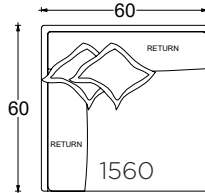

60
60
RETURN
1560
60"w Corner Unit