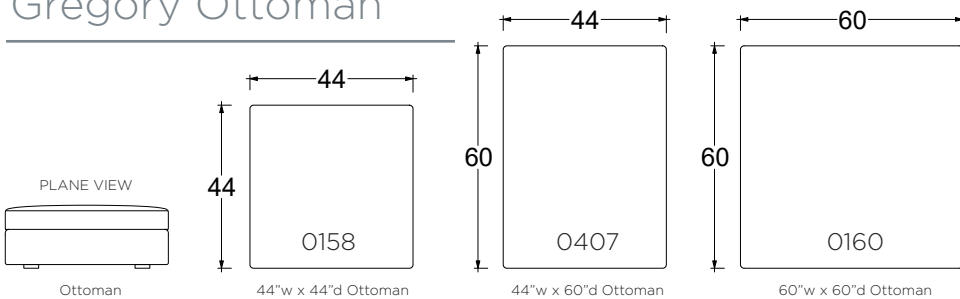

### Dimensions

- Overall Height: 29"/34"
- Arm Height: 24.75"
- Seat Height: 18"
- Exterior Depth/Seat Depth:
  - Chair: ED 44"/SD 26"
  - Lounge: ED 60"/SD 42"
  - Chaise: ED 72"/SD 54"

### Dimensions

- Overall Height: 18"

\* Standard double needle stitch detail on body, seat cushion, back and toss pillows unless otherwise specified.

### Dimensions

### Dimensions

\* Standard double needle stitch detail on body, seat cushion, back and toss pillows unless otherwise specified.

- Overall Height: 29"/34"
- Arm Height: 24.75"
- Seat Height: 18"
- Exterior Depth/Seat Depth:
  - Chair: ED 44"/SD 26"
  - Lounge: ED 60"/SD 42"