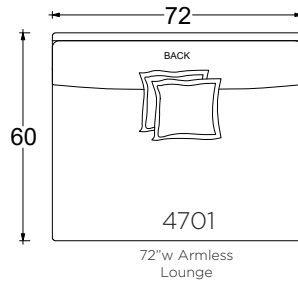

Verellen

Gregory 72W

Body Details:

- Slipcovered and upholstered available
- Double needle stitch

Seat Details:

- Loose seat configuration
- Boxed style seat cushion
- Polyurethane Foam with Springs and Polyester Fiber Wrap Seat Construction

Back Details:

- Loose back configuration
- Boxed style back pillows
- Microfiber construction

Leg Details:

- Recessed floating wood legs
- Please specify finish

Toss Pillow Details:

- Knife edge style toss
- Microfiber construction

Dimensions

Dimensions

* Standard double needle stitch detail on body, seat cushion, back and toss pillows unless otherwise specified.

- Overall Height: 29"/34"
- Arm Height: 24.75"
- Seat Height: 18"
- Exterior Depth/Seat Depth:
  - -Chair: ED 44"/SD 26"
  - -Lounge: ED 60"/SD 42"