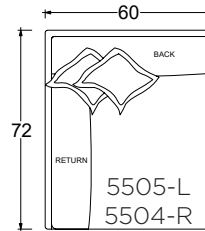

60
72
BACK
RETURN
5505-L
5504-R
60"w L/R Return Chaise