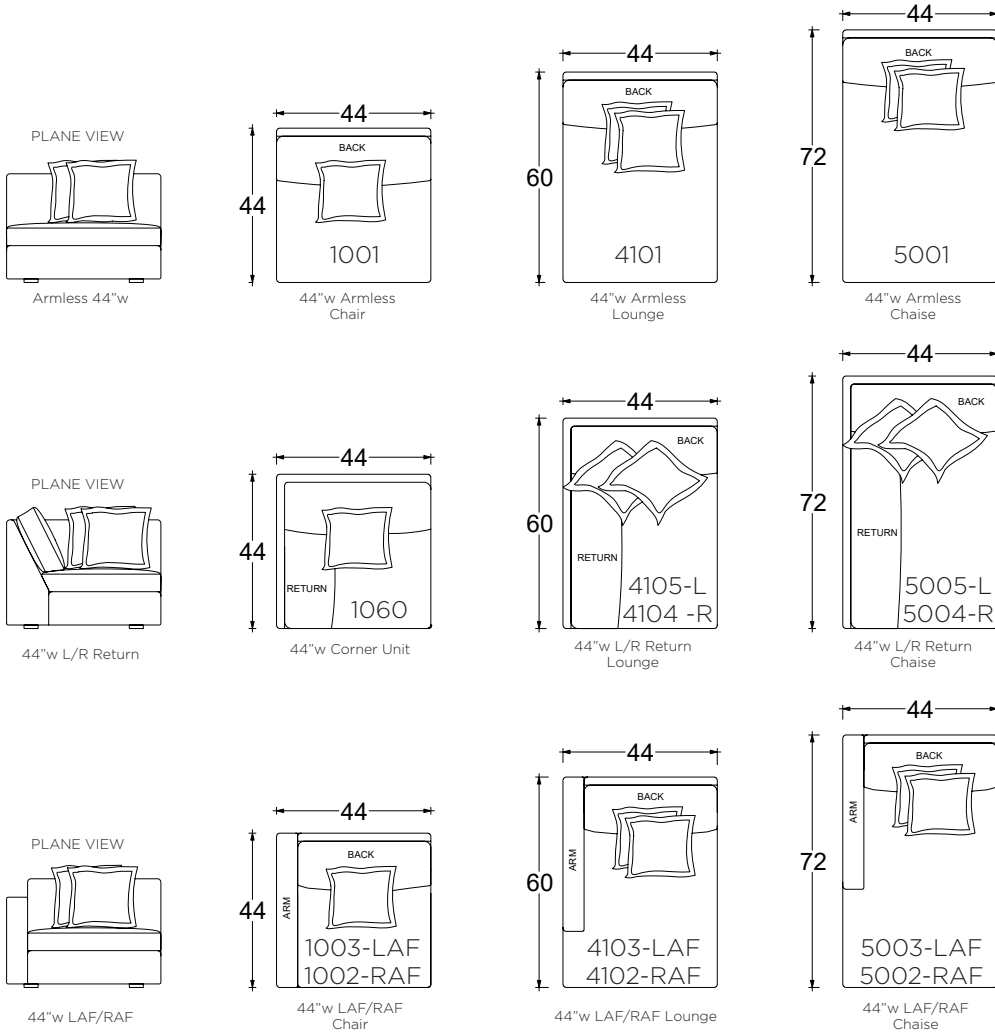

Body Details:

- Slipcovered and upholstered available
- Double needle stitch

Seat Details:

- Loose seat configuration
- Boxed style seat cushion
- Polyurethane Foam with Springs and Polyester Fiber Wrap Seat Construction

Back Details:

- Loose back configuration
- Boxed style back pillows
- Microfiber construction

Leg Details:

- Recessed floating wood legs
- Please specify finish

Toss Pillow Details:

- Knife edge style toss
- Microfiber construction

Dimensions

- Overall Height: 29"/34"
- Arm Height: 24.75"
- Seat Height: 18"
- Exterior Depth/Seat Depth:
  - -Chair: ED 44"/SD 26"
  - -Lounge: ED 60"/SD 42"
  - -Chaise: ED 72"/SD 54"