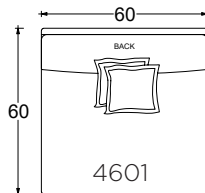

60
60
BACK
4601
60"w Armless Lounge