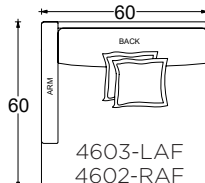

60
60
BACK
ARM
4603-LAF
4602-RAF
60"w LAF/RAF Lounge