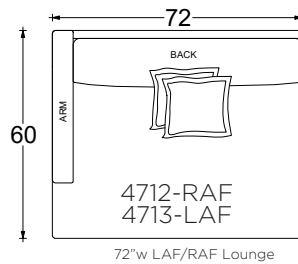

Verellen

Gregory 72W

Body Details:

- Slipcovered and upholstered available
- Double needle stitch

Seat Details:

- Loose seat configuration
- Boxed style seat cushion
- Polyurethane Foam with Springs and Polyester Fiber Wrap Seat Construction

Back Details:

- Loose back configuration
- Boxed style back pillows
- Microfiber construction

Leg Details:

- Recessed floating wood legs
- Please specify finish

Toss Pillow Details:

- Knife edge style toss
- Microfiber construction

Dimensions

Dimensions

* Standard double needle stitch detail on body, seat cushion, back and toss pillows unless otherwise specified.

- Overall Height: 29"/34"
- Arm Height: 24.75"
- Seat Height: 18"
- Exterior Depth/Seat Depth:
  - -Chair: ED 44"/SD 26"
  - -Lounge: ED 60"/SD 42"