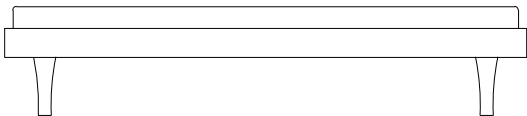

Verellen

Elly Ottoman

Body Details:

- Double needle stitch
- Upholstered only

Seat Details:

- Foam and fiber wrap seat construction
- Fabric covered ball buttons on top

Base Details:

- Please specify wood finish

Square Ottoman

Round Ottoman

Round Ottoman

Dimensions

- Overall Height: 17"
- Overall Diameter: 30" or 36"
- Seat Height: 17"
- Frame Height: 12"

Square Ottoman

Dimensions

- Options:
- W36" x D36" x H17"
 - W72" x D30" x H17"