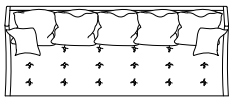

Verellen

Courtney

Body Details:

- Slipcovered and upholstered available
- Double needle stitch

Seat Details:

- Loose bench seat configuration
- Boxed style seat cushion
- Polyurethane foam and polyester fiber wrap seat construction

Back Details:

- Notch bottom multi back
- feather/down

Leg Details:

- please specify leg finish
- 4" x 4" floating 2.5"

Toss Pillow Details:

- Knife edge

* Shown upholstered with no stitch detail
Toss: double needle

Top View

Courtney XL - 110"w

Courtney Side View

Courtney Sofa - 98"w

Courtney Condo - 86"w

Courtney Ottoman Sizes:
*Ottoman: 27"W x 24"D x 15.5"H
*Ottoman & Half: 52"W x 30D x 15.5"H

Courtney Loveseat - 72"w

Dimensions

- Overall Height: 39"
- Arm Height: 23"
- Seat Height: 16.5"
- Exterior Depth: 44"
- Interior Depth: 32"
- Seat Depth: 19"