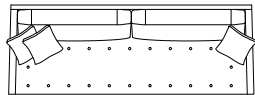

Back Details:

- Boxed with overlap
- Stitch detail on top of back
- Feather down

Leg Details:

- Please specify leg finish
- Attached conical legs

Toss Pillow Details:

- Boxed 1"
- Feather down

* Shown upholstered with no stitch detail and exposed wood legs

* Standard double needle stitch detail on body, seat cushion, back and toss pillows unless otherwise specified.

Blanche XL - 110" w

Blanche Sofa - 98" w

Blanche Top View

Blanche Condo - 86" w

Blanche Side View

Blanche Loveseat - 72" w

Blanche Chair & Half - 60" w

Blanche Chair - 38" w

Blanche Club Chair - 32" w X 36" d

Blanche Ottoman Sizes

- *24" w x 24" d x 17" h
- *Chair: 30" w x 24" d x 17" h
- *Chair & Half: 52" w x 30" d x 17" h
- *Loveseat: 64" w x 30" d x 17" h
- *Condo: 78" w x 30" d x 17" h
- *Sofa: 90" w x 30" d x 17" h
- *XL: 102" w x 30" d x 17" h

Dimensions

- Overall Height: 28.5"
- Arm Height: 21"
- Seat Height: 18.5"
- Exterior Depth: 40"
- Interior Depth: 32.5"
- Seat Depth: 24"