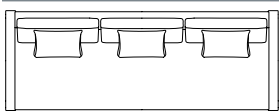

**Back Details:**

- Boxed back pillows
- Feather down

**Leg Details:**

- Please select finish

TOP VIEW

Benedict XL -110" w

SIDE VIEW

Benedict Sofa -98" w

Benedict Condo - 86" w

Benedict Loveseat - 72" w

Benedict Chair 1/2 - 60" w

Benedict Chair - 32.5" w

Benedict Club Chair

Benedict Club Chair

Dimensions

- Overall Height: 30"/31"
- Overall Width: 32.5"
- Seat Height: 19"
- Exterior Depth: 37"
- Seat Depth: 22"

Dimensions

- Overall Height: 30"/31"
- Seat Height: 19"
- Exterior Depth: 41"
- Seat Depth: 26"