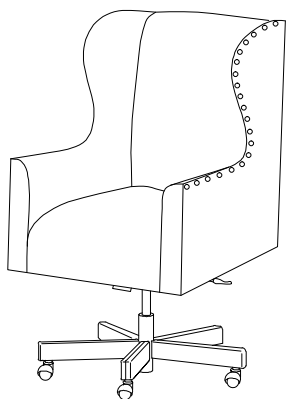

Verellen

Simon Office Chair

Body Details:

- Upholstered and slipcovered available
- Double needle stitch

Seat Details:

- Tight seat configuration
- Foam down seat construction

Back Details:

- Tight back configuration

Base Details:

- Please specify base and finish
 - Wood Finish with Casters
 - Upholstered Base with Casters
 - Chrome Finished Base with No Casters
- *chrome base not adjustable in height

Special Details:

- please specify nailhead selection

Dimensions

- Overall Height: 42.5"H/37.5"L
- Overall Width: 25.5"
- Exterior Depth: 29"
- Seat Height: 23.5"H/19"L
- Seat Depth: 19"
- Arm Height: 27.5"H/23.5"L