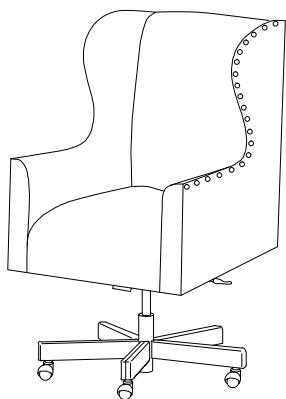

Verellen

Simon Office Chair

Body Details:

- Upholstered and slipcovered available
- Double needle stitch

Seat Details:

- Tight seat configuration
- Foam down seat construction

Back Details:

- Tight back configuration

Base Details:

- Please specify base and finish
 - Wood Finish with Casters
 - Upholstered Base with Casters
 - Chrome Finished Base with No Casters
- *chrome base not adjustable in height

Special Details:

- please specify nailhead selection

Dimensions

- Overall Height: 108cm H/95cm L
- Overall Width: 65cm
- Exterior Depth: 74cm
- Seat Height: 60cm H/48cm L
- Seat Depth: 48cm
- Arm Height: 70cm H/60cm L