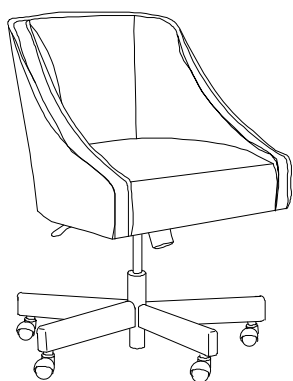

Verellen

Melvin Office Chair

Body Details:

- Upholstered only
- Double needle stitch

Seat Details:

- Tight seat configuration
- Foam down seat construction

Back Details:

- Tight back configuration

Base Details:

- Please specify base and finish
 - Wood Finish with Casters
 - Upholstered Base with Casters
 - Chrome Finished Base with No Casters
- *chrome base not adjustable in height

* Shown Upholstered with Open Inside Out Stitch Detail and Chrome Base with Double Needle on Seat and Inside Back Seams

Dimensions

- Overall Height: 90cm H/79cm L
- Overall Width: 57cm
- Exterior Depth: 66cm
- Seat Height: 60cm H/48cm L
- Seat Depth: 48cm
- Arm Height: 55cm H/46cm L