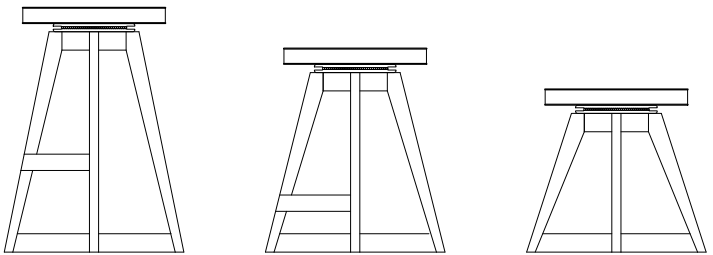

Verellen

Mason Swivel Barstool

Seat Details:

- Upholstered and exposed-top available
- Tight seat configuration
- Foam fiber seat construction when upholstered
- Swivel only

Base Details:

- Please specify base finish
 - Table finishes apply to this piece.
- Please see page 3 of the wood finish document

Solid Top Barstool

Upholstered Dining Stool

Upholstered Barstool

Mason Hard-Top Stools

Mason Upholstered-Top Stools

Dimensions

- Overall Width At Base: 56cm
- Seat Diameter: 43cm
- Overall Height:
 - Barstool: 76cm
 - Counterstool: 64cm
 - Diningstool: 51cm