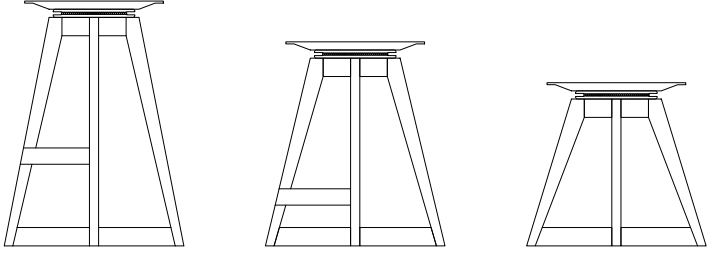

Verellen

Mason Swivel Barstool

Seat Details:

- Upholstered and exposed-top available
- Tight seat configuration
- Foam fiber seat construction when upholstered
- Swivel only

Base Details:

- Please specify base finish
 - Table finishes apply to this piece.
- Please see page 3 of the wood finish document

Solid Top Barstool

Upholstered Dining Stool

Upholstered Barstool

Mason Hard-Top Stools

Mason Upholstered-Top Stools

Dimensions

- Overall Width At Base: 56cm
- Seat Diameter: 43cm
- Overall Height:
 - Barstool: 76cm
 - Counterstool: 64cm
 - Diningstool: 51cm