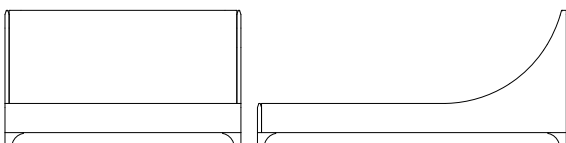

Leg Details:

- Upholstered legs

* Standard double needle stitch detail on body, seat cushion, back and toss pillows unless otherwise specified.

*Beds are Constructed According to the Following Mattress Sizes:

- Twin W39" x L75"
  -Overall Bed Size 45"W x 80"D
- Full W54" x L75"
  -Overall Bed Size 60"W x 80"D
- Queen W60" x L80"
  -Overall Bed Size 66"W x 85"D
- King W76" x L80"
  -Overall Bed Size 82"W x 85"D
- California King W72" x L84"
  -Overall Bed Size 78"W x 89"D

*Bolt System/Assembly Required