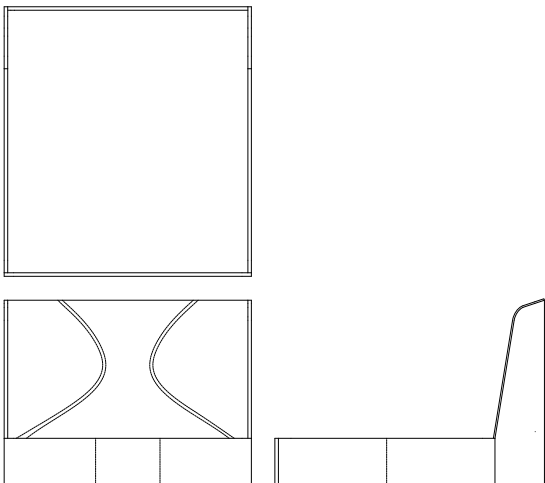

Verellen

Ivy

Body Details:

- Upholstered and slipcovered available
- Double needle stitch
- Platform style - accommodates mattress only

Leg Details:

- Sits on glides

* Standard double needle stitch detail on body, seat cushion, back and toss pillows unless otherwise specified.

*Beds are Constructed According to the Following Mattress Sizes:

- Twin W39" x L75"
 - Overall Bed Size 44"W x 81"D
- Full W54" x L75"
 - Overall Bed Size 59"W x 81"D
- Queen W60" x L80"
 - Overall Bed Size 65"W x 86"D
- King W76" x L80"
 - Overall Bed Size 81"W x 86"D
- California King W72" x L84"
 - Overall Bed Size 77"W x 90"D

*Bolt System/Assembly Required

Special Details:

- Not available with boxspring

Dimensions

- Headboard Height: 59.5"
- Rail Height: 15.5"