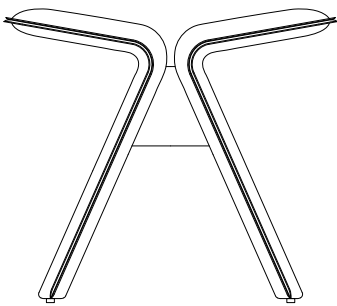

Verellen

Butterfly Stool

UPHOLSTERED STYLE

Body Details:

- Double needle stitch
- Knife edge upholstery style
- Exposed brace - Please specify finish

Seat Details:

- Tight seat configuration
- Foam fiber seat construction

Leg Details:

- Sits on glides

EXPOSED WOOD

- Please specify wood finish
- Sits on glides

* Shown Upholstered with No Stitch Detail

Special Details:

- Table finishes apply to this piece, please see page 3 of the wood finish document

Dimensions

- Upholstered Stool
- Overall Height: 51cm
 - Overall Width: 53cm
 - Exterior Depth: 44cm
- Exposed Wood Stool
- Overall Height: 46cm
 - Overall Width: 46cm
 - Exterior Depth: 46cm