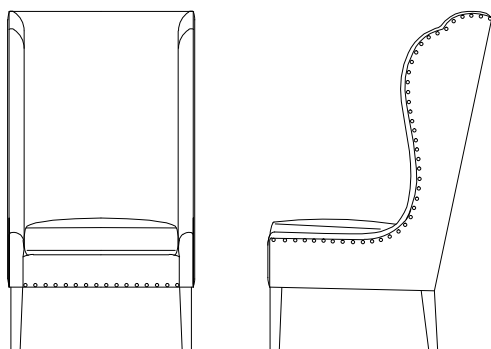

Verellen

Amelie

Body Details:

- Upholstered only
- Double needle stitch

Seat Details:

- Loose seat configuration
- Boxed style seat cushion
- Foam/down wrap seat construction

Back Details:

- Tight Back

Leg Details:

- Please see wood finishing document for finishes

Special Details:

- Please specify nailhead selection

Dimensions

- Overall Height: 50.5"
- Overall Width: 26.5"
- Arm Height: 20"
- Seat Height: 20"
- Exterior Depth: 31.75"
- Seat Depth: 21"