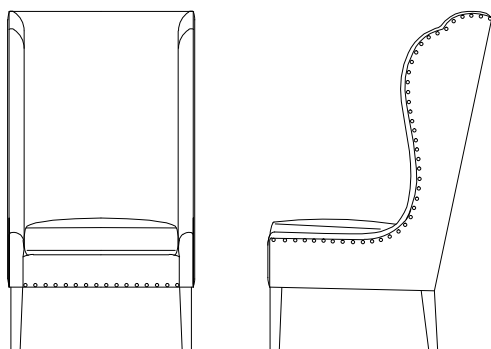

Verellen

Amelie

Body Details:

- Upholstered only
- Double needle stitch

Seat Details:

- Loose seat configuration
- Boxed style seat cushion
- Foam/down wrap seat construction

Back Details:

- Tight Back

Leg Details:

- Please see wood finishing document for finishes

Special Details:

- Please specify nailhead selection

Dimensions

- Overall Height: 128cm
- Overall Width: 67cm
- Arm Height: 51cm
- Seat Height: 51cm
- Exterior Depth: 81cm
- Seat Depth: 53cm