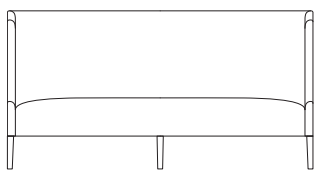

Verellen

Amelie Armless Banquette

Body Details:

- Upholstered only
- Double needle stitch

Seat Details:

- Tight seat configuration
- Foam down seat construction

Back Details:

- Tight back configuration

Leg Details:

- Exposed leg available
- Please specify leg finish

* Standard double needle stitch detail on body, seat cushion, back and toss pillows unless otherwise specified.

Dining Banquette - 218cm w

Dining Banquette - 183cm w

Dining Banquette - 152cm w

Dining Banquette - 122cm w

Special Details:

- Please Specify Nailhead Treatment
- Optional:
 - Upholstered Leg

Dimensions

- Overall Height: 113cm
- Seat Height: 51cm
- Exterior Depth: 74cm
- Seat Depth: 46cm