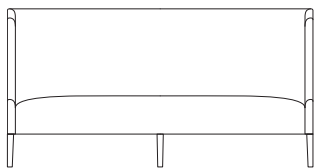

Verellen

Amelie Armless Banquette

Body Details:

- Upholstered only
- Double needle stitch

Seat Details:

- Tight seat configuration
- Micro fiber seat construction

Back Details:

- Tight back configuration
- Micro fiber back construction

Leg Details:

- Standard upholstered Leg
- Exposed leg available
- Please specify leg finish

* Standard double needle stitch detail on body, seat cushion, back and toss pillows unless otherwise specified.

Dining Banquette - 86"w

Dining Banquette - 72"w

Dining Banquette - 60"w

Dining Banquette - 48"w

Special Details:

- Please Specify Nailhead Treatment
- Optional:
 - Upholstered Leg

Dimensions

- Overall Height: 44.5"
- Seat Height: 20"
- Exterior Depth: 29"
- Seat Depth: 18"