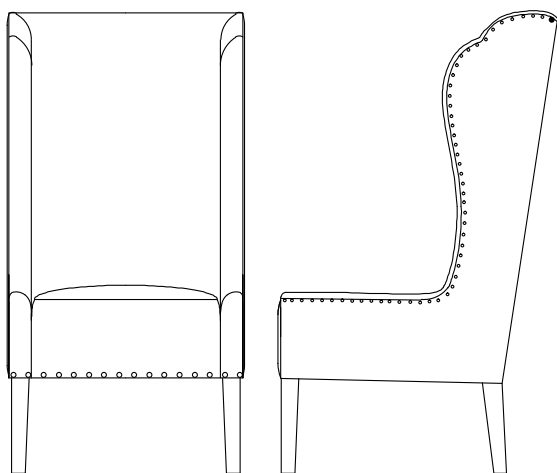

Verellen

Amelie Armless Dining

Body Details:

- Upholstered only
- Double needle stitch

Seat Details:

- Tight seat configuration
- Foam down seat construction

Back Details:

- Tight back configuration

Leg Details:

- Exposed leg available
- Please specify leg finish

*Shown without nailhead treatment

Special Details:

- please specify nailhead treatment

Dimensions

- Overall Height: 44.5"
- Overall Width: 23.5"
- Seat Height: 20"
- Exterior Depth: 29"
- Seat Depth: 18"