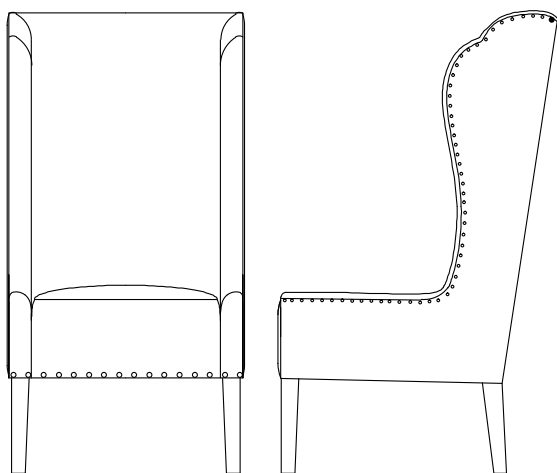

Verellen

Amelie Armless Dining

Body Details:

- Upholstered only
- Double needle stitch

Seat Details:

- Tight seat configuration
- Foam down seat construction

Back Details:

- Tight back configuration

Leg Details:

- Exposed leg available
- Please specify leg finish

*Shown without nailhead treatment

Special Details:

- please specify nailhead treatment

Dimensions

- Overall Height: 113cm
- Overall Width: 60cm
- Seat Height: 51cm
- Exterior Depth: 74cm
- Seat Depth: 46cm