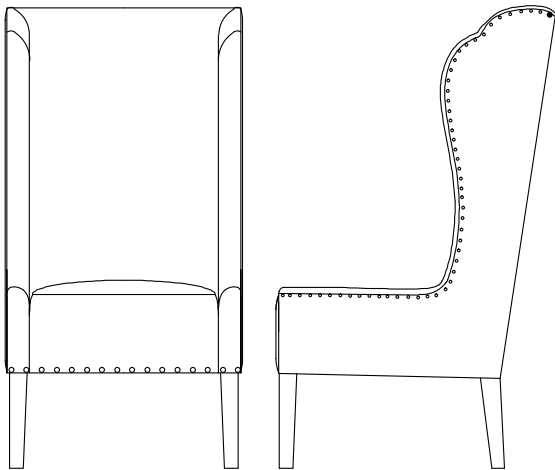

Verellen

Amelie Armless Dining

Body Details:

- Upholstered only
- Double needle stitch

Seat Details:

- Tight seat configuration
- Micro fiber seat construction

Back Details:

- Tight back configuration

Leg Details:

- Exposed leg available
- Please specify leg finish

*Shown without nailhead treatment

Special Details:

- please specify nailhead treatment

Dimensions

- Overall Height: 44.5"
- Overall Width: 23.5"
- Seat Height: 20"
- Exterior Depth: 29"
- Seat Depth: 18"