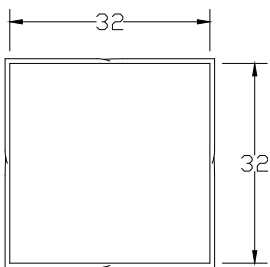

Verellen

Maxim Floor Pillow

Body Details:

- Micro-fiber/foam insert
- Knife edge version has 5cm flange stitch detail
- Boxed version has 1cm split flange stitch detail

Small Boxed

Small Knife edge

Large Boxed

Large Knife edge

Dimensions

- Options:
- Sm boxed 81cm x 81cm
 - Sm knife edge 89cm x 89cm
 - Lg boxed 97cm x 97cm
 - Lg knife edge 107cm x 107cm