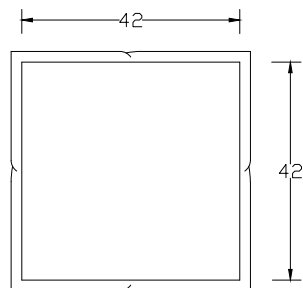

Verellen

Maxim Floor Pillow

Body Details:

- Micro-fiber/foam insert
- Knife edge version has 5cm flange stitch detail
- Boxed version has 1cm split flange stitch detail

Small Boxed

Small Knife edge

Large Boxed

Large Knife edge

Dimensions

- Options:
- Sm boxed 81cm x 81cm
 - Sm knife edge 89cm x 89cm
 - Lg boxed 97cm x 97cm
 - Lg knife edge 107cm x 107cm