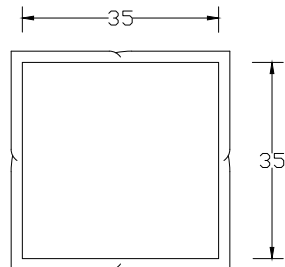

Verellen

Maxim Floor Pillow

Body Details:

- Micro-fiber/foam insert
- Knife edge version has 5cm flange stitch detail
- Boxed version has 1cm split flange stitch detail

Small Boxed

Small Knife edge

Large Boxed

Large Knife edge

Dimensions

- Options:
- Sm boxed 81cm x 81cm
 - Sm knife edge 89cm x 89cm
 - Lg boxed 97cm x 97cm
 - Lg knife edge 107cm x 107cm