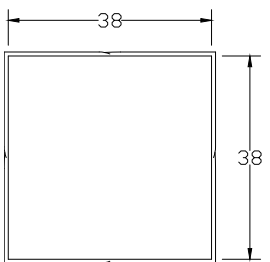

Verellen

Maxim Floor Pillow

Body Details:

- Micro-fiber/foam insert
- Knife edge version has 5cm flange stitch detail
- Boxed version has 1cm split flange stitch detail

Small Boxed

Small Knife edge

Large Boxed

Large Knife edge

Dimensions

- Options:
- Sm boxed 81cm x 81cm
 - Sm knife edge 89cm x 89cm
 - Lg boxed 97cm x 97cm
 - Lg knife edge 107cm x 107cm