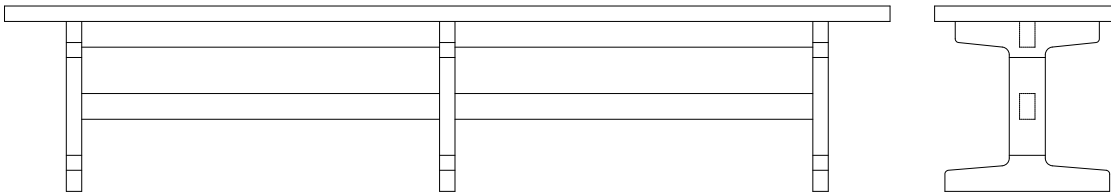

NEW
2018

VERELLEN PURE + SIMPLE

Verellen

I-Beam Bench

Body Details:

- Hardwood bench
- Table finishes apply to this piece.
Please see page 3 of the wood finish document

Dimensions

- Overall Available Width: 48"/60"/72"/86"
- Overall Depth: 18"
- Seat Height: 18"