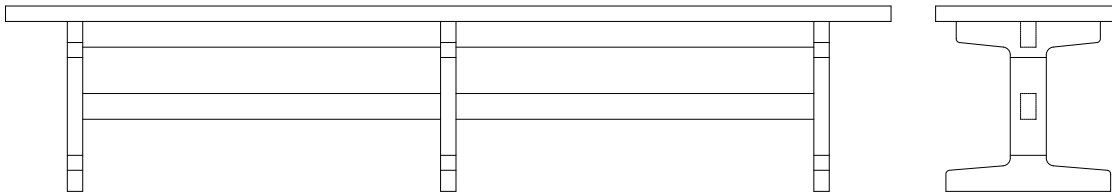

NEW
2018

VERELLEN PURE + SIMPLE

Verellen

I-Beam Bench

Body Details:

- Hardwood bench
- Table finishes apply to this piece.
Please see page 3 of the wood finish document

Dimensions

- Overall Available Width: 122cm/152cm/183cm/118cm
- Overall Depth: 46cm
- Seat Height: 46cm