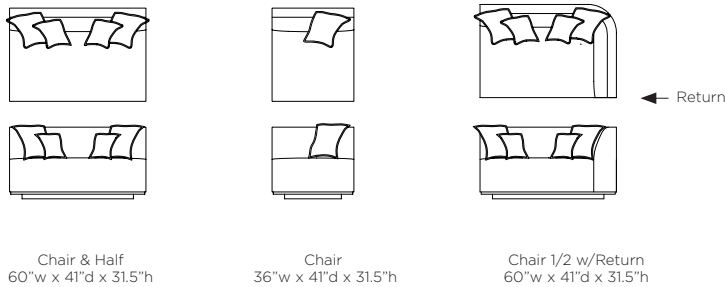

Verellen

Hamilton

Body Details:

- Upholstered only
- Double needle stitch

Seat Details:

- Tight seat configuration
- Memory foam and fiber construction

Back Details:

- Tight back

Leg Details:

- Recessed legs and exposed wood base flush to edge.
- please specify leg finish

Toss Pillow Details:

- Knife edge toss

* Shown upholstered with heavy double needle with walnut base. Toss: split flange

* Standard double needle stitch detail on body, seat cushion, back and toss pillows unless otherwise specified.

Special Details:

- Exposed wood profile around base of upholstered frame

Dimensions

- Overall Height: 31.5"
- Arm Height: 31.5"
- Seat Height: 18"
- Exterior Depth: 41"
- Interior Depth: 30"