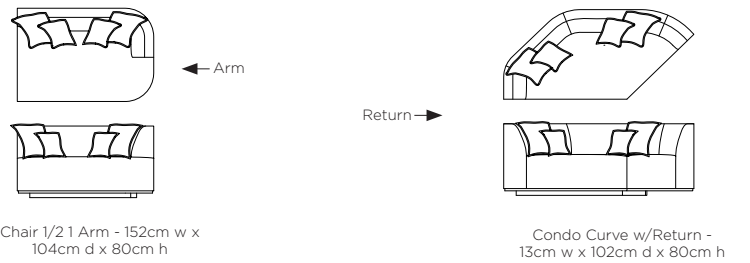

Verellen

Hamilton

Body Details:

- Upholstered only
- Double needle stitch

Seat Details:

- Tight seat configuration
- Memory foam and fiber construction

Back Details:

- Tight back

Leg Details:

- Recessed legs and exposed wood base flush to edge.
- please specify leg finish

Toss Pillow Details:

- Knife edge toss

* Shown Upholstered with Heavy Double Needle with Walnut Base. Toss: Split Flange

* Standard double needle stitch detail on body, seat cushion, back and toss pillows unless otherwise specified.

Special Details:

- Exposed wood profile around base of upholstered frame

Dimensions

- Overall Height: 80cm
- Arm Height: 80cm
- Seat Height: 46cm
- Exterior Depth: 104cm
- Interior Depth: 76cm