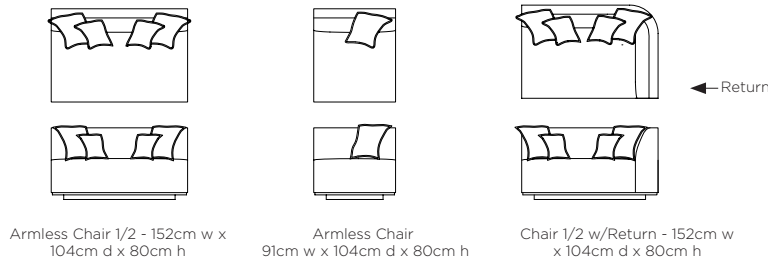

Verellen

Hamilton

Body Details:

- Upholstered only
- Double needle stitch

Seat Details:

- Tight seat configuration
- Memory foam and fiber construction

Back Details:

- Tight back

Leg Details:

- Recessed legs and exposed wood base flush to edge.
- please specify leg finish

Toss Pillow Details:

- Knife edge toss

* Shown Upholstered with Heavy Double Needle with Walnut Base. Toss: Split Flange

* Standard double needle stitch detail on body, seat cushion, back and toss pillows unless otherwise specified.

Special Details:

- Exposed wood profile around base of upholstered frame

Dimensions

- Overall Height: 80cm
- Arm Height: 80cm
- Seat Height: 46cm
- Exterior Depth: 104cm
- Interior Depth: 76cm