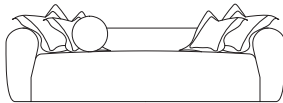

Verellen

Zola

Body Details:

- Double needle stitch
- Upholstered only

Seat Details:

- Tight seat
- Foam micro-fiber seat construction

Back Details:

- Tight back with springs

Leg Details:

- Sits on glides

Toss Details:

- Knife edge toss
- Boxed round toss

* Standard double needle stitch detail on body, seat cushion, back and toss pillows unless otherwise specified.

* Shown Upholstered with No Stitch Detail. Toss: 8cm Open Flange and No Stitch

Zola Top View

Zola XL - 279cm w

Zola Side View

Zola Ottoman Sizes:

- W244cm x D61cm x H46cm
- W218cm x D61cm x H46cm

Zola Sofa - 249cm w

Zola Condo - 218cm w

Zola Loveseat - 183cm w

Zola Chair & Half - 152cm w

Zola 2 Arm Chaise
170cm W x 191cm L

Special Details:

Dimensions

- Overall Height: 74cm
- Arm Height: 74cm
- Seat Height: 51cm
- Exterior Depth: 109cm
- Seat Depth: 76cm