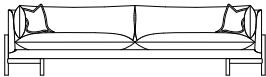

### Toss Pillow Details:

- Knife edge toss pillows

\* Standard double needle stitch detail on body, seat cushion, back and toss pillows unless otherwise specified.

Sullivan Top View

Sullivan XL - 279cm w

Sullivan Side View