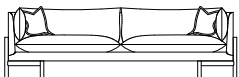

### Toss Pillow Details:

- Knife edge toss pillows

\* Standard double needle stitch detail on body, seat cushion, back and toss pillows unless otherwise specified.

Sullivan Top View

Sullivan XL - 279cm w

Sullivan Side View