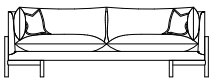

Sullivan Condo - 218cm w