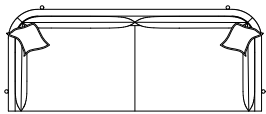

### Back Details:

- Loose back configuration
- Knife edge back/arm pillow
- 50/50 blend back construction

### Toss Pillow Details:

- Knife edge toss pillows

\* Standard double needle stitch detail on body, seat cushion, back and toss pillows unless otherwise specified.

Sullivan Top View

Sullivan XL - 279cm w

Sullivan Side View

Sullivan Sofa - 249cm w

Sullivan Condo - 218cm w

Sullivan Loveseat - 183cm w

Sullivan Chair & Half - 152cm w

Sullivan Club Chair - 84cm w X 86cm d

Sullivan Chair - 112cm w

## Dimensions

- Overall Height: 71cm/76cm
- Arm Height: 71cm
- Seat Height: 51cm
- Exterior Depth: 113cm
- Interior Depth: 101cm
- Seat Depth: 89cm