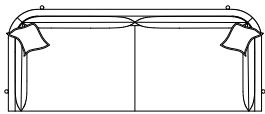

Back Details:

- Loose back configuration
- Knife edge back/arm pillow
- 50/50 blend back construction

Base Details:

- Exposed wood dowel style base
- Please specify finish

Toss Pillow Details:

- Knife edge toss pillows

* Standard double needle stitch detail on body, seat cushion, back and toss pillows unless otherwise specified.

Sullivan Top View

Sullivan XL - 110"w

Sullivan Side View

Sullivan Sofa - 98"w

Sullivan Condo - 86"w

Sullivan Loveseat - 72"w

Sullivan Chair & Half - 60"w

Sullivan Club Chair - 33"w X 34"d

Sullivan Chair - 44"w

Dimensions

- Overall Height: 28"/30"
- Arm Height: 28"
- Seat Height: 20"
- Exterior Depth: 44.5"
- Interior Depth: 40"
- Seat Depth: 35"