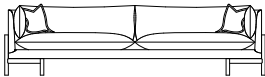

Back Details:

- Loose back configuration
- Knife edge back/arm pillow
- 50/50 blend back construction

Base Details:

- Exposed wood dowel style base
- Please specify finish

Toss Pillow Details:

- Knife edge toss pillows

* Standard double needle stitch detail on body, seat cushion, back and toss pillows unless otherwise specified.

Sullivan Top View

Sullivan XL - 110"w

Sullivan Side View

Sullivan Sofa - 98"w

Sullivan Condo - 86"w

Sullivan Loveseat - 72"w

Sullivan Chair & Half - 60"w

Sullivan Club Chair - 33"w X 34"d

Sullivan Chair - 44"w

Dimensions

- Overall Height: 28"/30"
- Arm Height: 28"
- Seat Height: 20"
- Exterior Depth: 44.5"
- Interior Depth: 40"
- Seat Depth: 35"