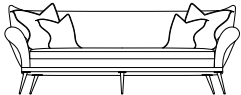

Verellen

Paulette Sofa

Body Details:

- Double needle stitch
- Upholstered only

Seat Details:

- Loose seat configuration
- Boxed seat cushion
- Foam down wrap seat construction
- Non-reversible seat cushion

Back Details:

- Tight back

Leg Details:

- Hammered solid metal legs

Toss Pillow Details:

- Knife edge toss pillows
- Micro fiber construction (50% fill, "Droopy")

* Standard double needle stitch detail on body, seat cushion, back and toss pillows unless otherwise specified.

* Shown Upholstered with Pinched Stitch Detail on all seams and Walnut Base. Toss: Split Flange

Paulette XL - 110"w

Paulette Sofa - 98"w

Paulette Condo - 86"w

Paulette Loveseat - 72"w

Paulette Chair & Half - 60"w