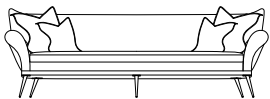

Verellen

Paulette Sofa

Body Details:

- Double needle stitch
- Upholstered only

Seat Details:

- Loose seat configuration
- Boxed seat cushion
- Foam down wrap seat construction
- Non-reversible seat cushion

Back Details:

- Tight back

Leg Details:

- Hammered solid metal legs

Toss Pillow Details:

- Knife edge toss pillows
- Micro fiber construction (50% fill, "Droopy")

* Standard double needle stitch detail on body, seat cushion, back and toss pillows unless otherwise specified.

* Shown Upholstered with Pinched Stitch Detail on all seams and Walnut Base. Toss: Split Flange

Paulette XL - 110"w

Paulette Sofa - 98"w

Paulette Condo - 86"w

Paulette Loveseat - 72"w

Paulette Chair & Half - 60"w